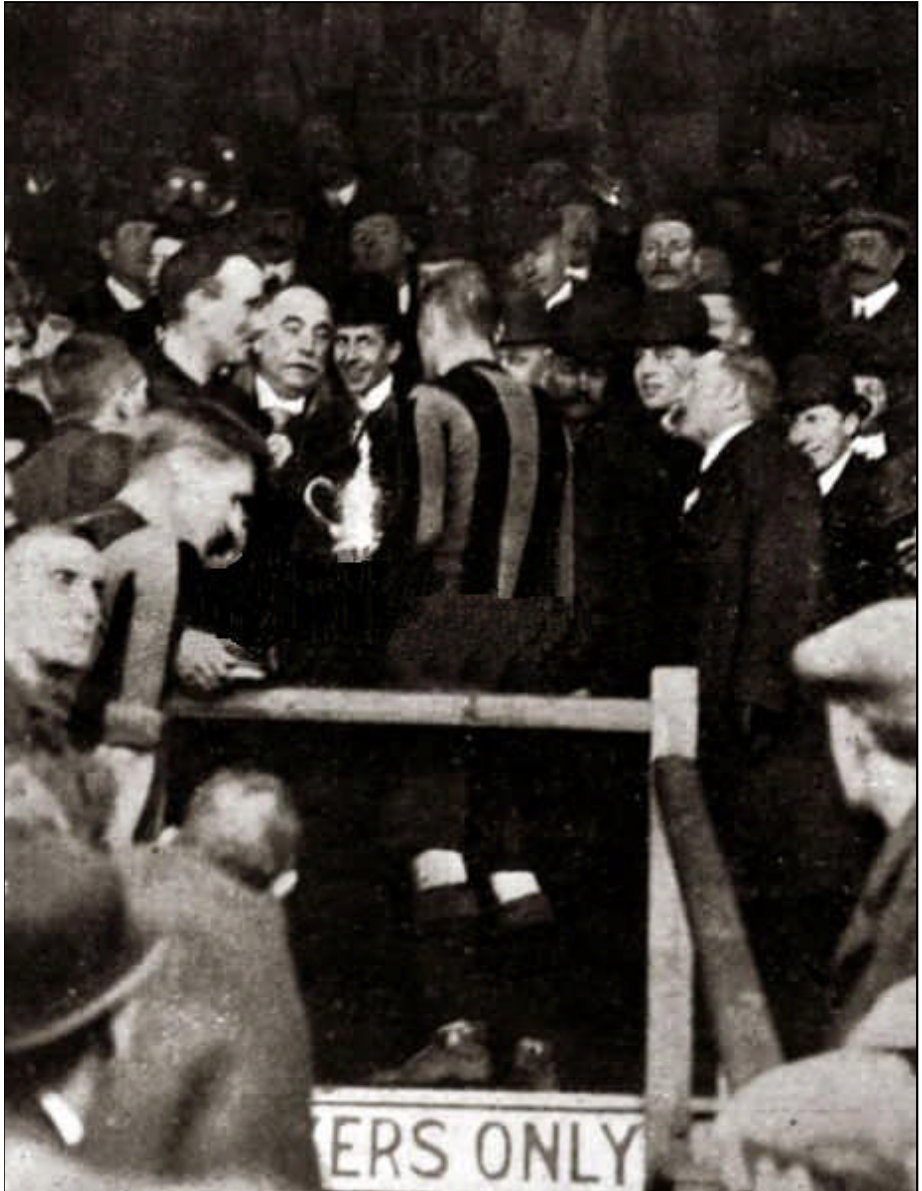

Taddy 1907

Taddy 1908

Cohen Weenan 1908

Copes Solace 1910

At Croydon Common

As captain of Wolverhampton Wanderers, William Wooldridge collects the F.A. Cup from the Lord Mayor of London in 1908

Wolverhampton Wanderers 1907-08